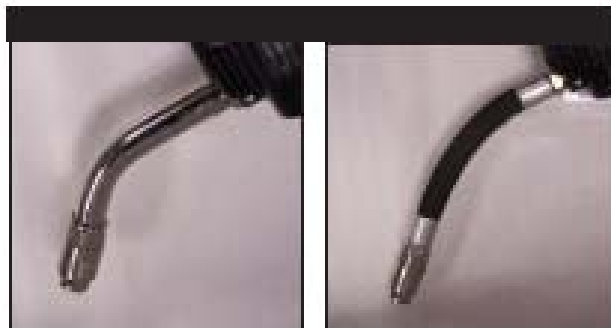

Technical Specifications

Meter Accuracy	+/- .5%
Flow Range	1.5 to 16 gallons/minute 6 to 60 liters/minute
Maximum Operating Pressure	1,000 psi 70 bars
Operating Temperature	23 to 122° F -5 to 50° C
Fluid Inlet Swivel	3/4" NPT(f)
Meter Resolution in Units	Current: 0.001 Totalizer: 0.1
Battery	(2) 1.5V AAA

3570-B